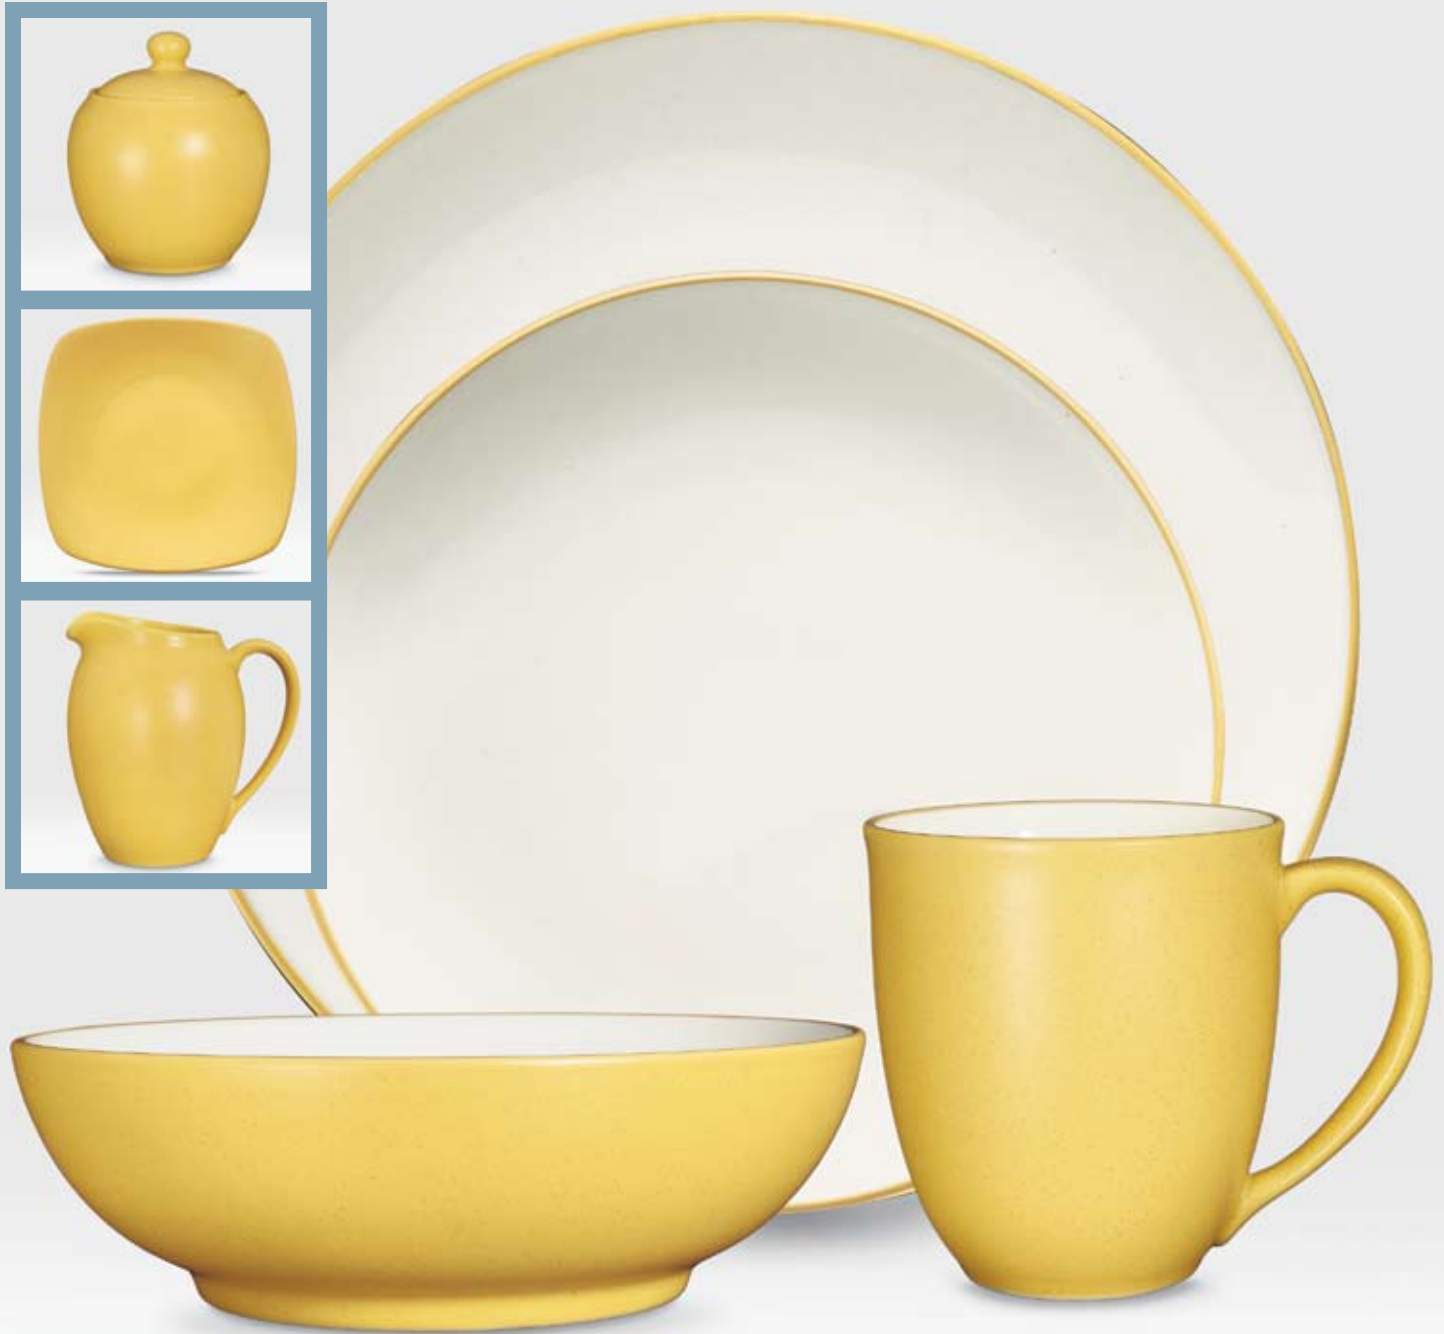

colorwave mustard
COLORWAVE MUSTARD 8065

04G	4 Pc. Place Setting (One ea. 405, 406, 484, 500)
16C	16 Pc. set (Four ea. 04G)
402	Cup, 11 oz.
403	Saucer, 6 1/2"
404	Mini Plate, 6 1/4"
404D	Set of 4, Mini Plate, 6 1/4"
405	Salad Plate, 8 1/4"
406	Dinner Plate, 10 1/2"
416	Gravy (1 pc.), 20 oz
422	Sugar w/Cover, 13 oz.
425	Creamer, 11 oz.
426	Round Vegetable, 9 1/2", 64 oz.
432	After Dinner Cup, 3 1/2 oz.
433	After Dinner Saucer
434	Salt & Pepper, 3 3/8"
438	Covered Butter

451	Floral Accent Plate, 8 1/4"
476	Mini Quad Plate, 6 1/2"
476D	Set of 4, Mini Quad Plate, 6 1/2"
484	Mug, 12 oz.
486	Medium Quad Plate, 10 3/4"
487	Large Quad Plate, 11 3/4"
488	Small Quad Plate, 8 1/4"
500	Cereal/Soup, 7" , 22 oz.
537	Round Platter, 12"
560	Pasta Bowl, 10 1/2", 27 oz.
772	Rice Bowl, 6", 25 oz.
773	Pasta Serving Bowl, 12", 89 1/2 oz.
776	Mini Bowl, 4"
776D	Set of 4, Mini Bowl, 4"
902	Pitcher, 60 oz.