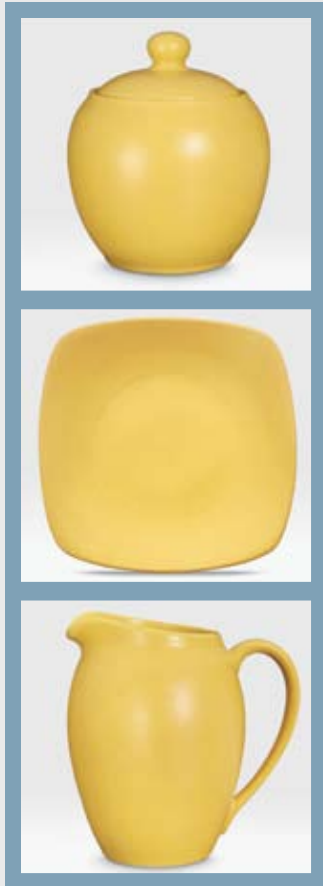

colorwave mustard
COLORWAVE MUSTARD 8065

04G	4 Pc. Place Setting (One ea. 405, 406, 484, 500)
16C	16 Pc. set (Four ea. 04G)
402	Cup, 11 oz.
403	Saucer, 6 1/2"
404	Mini Plate, 6 1/4"
404D	Set of 4, Mini Plate, 6 1/4"
405	Salad Plate, 8 1/4"
406	Dinner Plate, 10 1/2"
416	Gravy (1 pc.), 20 oz
422	Sugar w/Cover, 13 oz.
425	Creamer, 11 oz.
426	Round Vegetable, 9 1/2", 64 oz.
432	After Dinner Cup, 3 1/2 oz.
433	After Dinner Saucer
434	Salt & Pepper, 3 3/8"
438	Covered Butter

451	Floral Accent Plate, 8 1/4"
476	Mini Quad Plate, 6 1/2"
476D	Set of 4, Mini Quad Plate, 6 1/2"
484	Mug, 12 oz.
486	Medium Quad Plate, 10 3/4"
487	Large Quad Plate, 11 3/4"
488	Small Quad Plate, 8 1/4"
500	Cereal/Soup, 7" , 22 oz.
537	Round Platter, 12"
560	Pasta Bowl, 10 1/2", 27 oz.
772	Rice Bowl, 6", 25 oz.
773	Pasta Serving Bowl, 12", 89 1/2 oz.
776	Mini Bowl, 4"
776D	Set of 4, Mini Bowl, 4"
902	Pitcher, 60 oz.